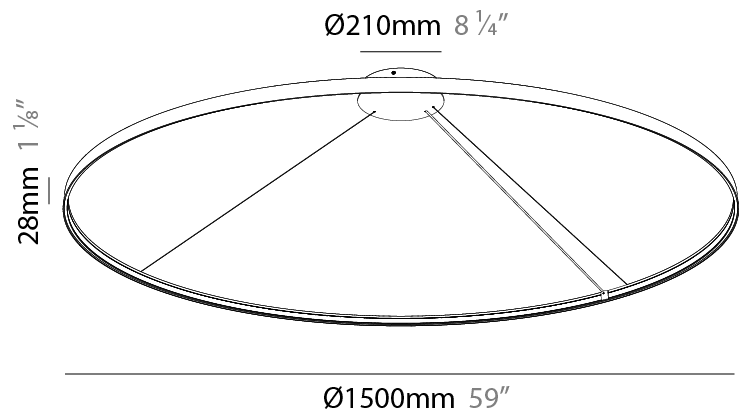

GENERAL

Series: Glorious Silhouette
Partner: Prolicht
Division: Architectural
Installation: Suspension
Product Type: Pendant
Mounting Location: Ceiling
Light Distribution: Direct

PHYSICAL

Shape: Round
Diameter (mm): 1500
Diameter (in): 59 1/16
Height (mm): 28
Height (in): 1 1/8
Max. Overall Height (mm): 4028
Max. Overall Height (in): 158 9/16
Weight (kg): 1.9
Diffuser: PMMA - Opal
Fixture Finish: SSR / BKV / CWI / CRY / HAB / UFT / ITA / RUA / FTG / MYG / LOD / PUS / FRO / FUP / KIA / POP / BLS / SPG / MEY / GOH / CHC / COM / ABZ / JAG / OBR / MOS / ROR
Accent Finish: CHR / BLK
Fixture Material: PMMA / Aluminum
Cable Details: 4000mm / 157 1/2" Cable - Black or Chrome

ELECTRICAL

Lamp Type: LED (Zhaga Standard)
Input Wattage (W): 62
Total Output Wattage (W): 56.4
Dimming: Non-Dimming / 0-10V Dimming / Phase Dimming / DALI Dimming / MATTER Dimming
Driver Included: Yes
Driver Location: Integrated
Driver Type: Constant Current - Universal
Driver Class: Class 2
Input Voltage (V): 120 - 277
Constant Current (MA): 2350mA

LED

Color Temperature (°K): 2700 / 3000
Max. Delivered Lumen (lm): 3451 / 3615
Nominal Lumen (lm): 5949 / 6233
CRI: >80 CRI
Lamp Life (hrs): 50000

OPTICAL

RATINGS AND CERTIFICATIONS

Certified By: Certified for North American Standards
IP rating: IP20