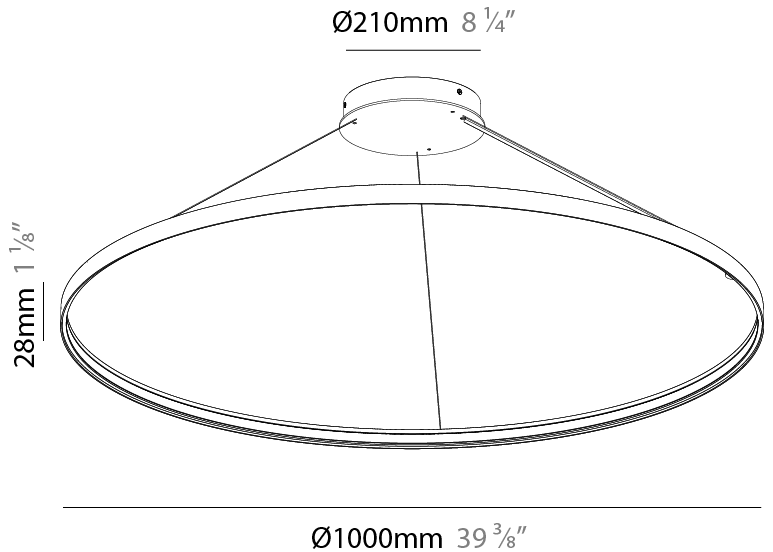

GENERAL

Series: Glorious Silhouette
Partner: Prolicht
Division: Architectural
Installation: Suspension
Product Type: Pendant
Mounting Location: Ceiling
Light Distribution: Direct

PHYSICAL

Shape: Round
Diameter (mm): 1000
Diameter (in): 39 3/8
Height (mm): 28
Height (in): 1 1/8
Max. Overall Height (mm): 4028
Max. Overall Height (in): 158 7/16
Weight (kg): 1.0
Diffuser: PMMA - Opal
Fixture Finish: SSR / BKV / CWI / CRY / HAB / UFT / ITA / RUA / FTG / MYG / LOD / PUS / FRO / KIA / POP / BLS / SPG / MEY / GOH / CHC / COM / ABZ / JAG / OBR / MOS / ROR
Accent Finish: CHR / BLK
Fixture Material: PMMA / Aluminum
Cable Details: 4000mm / 157 1/2" Cable - Black or Chrome

ELECTRICAL

Lamp Type: LED (Zhaga Standard)
Input Wattage (W): 41
Total Output Wattage (W): 37.3
Dimming: Non-Dimming / 0-10V Dimming / Phase Dimming / DALI Dimming / MATTER Dimming
Driver Included: Yes
Driver Location: Integrated
Driver Type: Constant Current - Universal
Driver Class: Class 2
Input Voltage (V): 120 - 277
Constant Current (MA): 1550mA

LED

Color Temperature (°K): 2700 / 3000
Max. Delivered Lumen (lm): 2771 / 2379
Nominal Lumen (lm): 3916 / 4102
CRI: >80 CRI
Lamp Life (hrs): 50000

OPTICAL

RATINGS AND CERTIFICATIONS

Certified By: Certified for North American Standards
IP rating: IP20