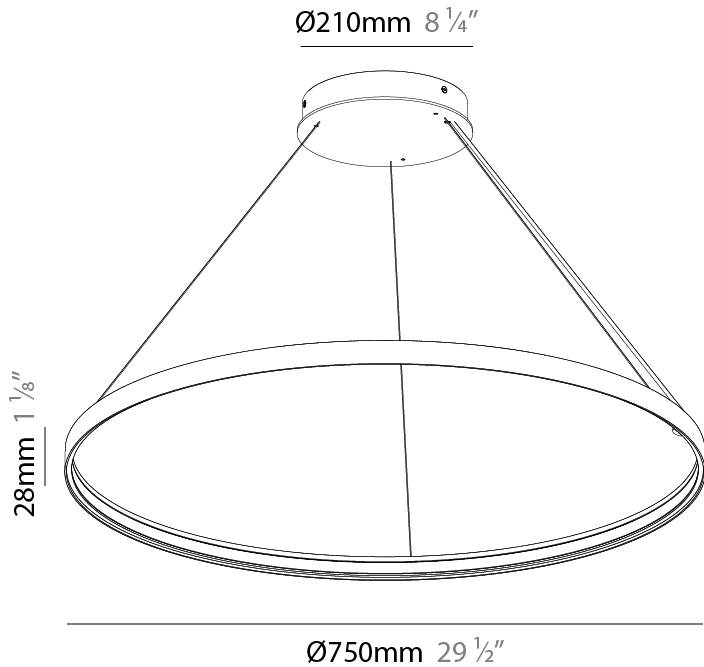

GENERAL

Series: Glorious Silhouette
Partner: Prolicht
Division: Architectural
Installation: Suspension
Product Type: Pendant
Mounting Location: Ceiling
Light Distribution: Direct

PHYSICAL

Shape: Round
Diameter (mm): 750
Diameter (in): 29 1/2
Height (mm): 28
Height (in): 1 1/8
Max. Overall Height (mm): 4028
Max. Overall Height (in): 158 9/16
Weight (kg): 1.0
Diffuser: PMMA - Opal
Fixture Finish: SSR / BKV / CWI / CRY / HAB / UFT / ITA / RUA / FTG / MYG / LOD / PUS / FRO / FUP / KIA / POP / BLS / SPG / MEY / GOH / CHC / COM / ABZ / JAG / OBR / MOS / ROR
Accent Finish: CHR / BLK
Fixture Material: PMMA / Aluminum
Cable Details: 4000mm / 157 1/2" Cable - Black or Chrome

ELECTRICAL

Lamp Type: LED (Zhaga Standard)
Input Wattage (W): 31
Total Output Wattage (W): 28.2
Dimming: Non-Dimming / 0-10V Dimming / Phase Dimming / DALI Dimming / MATTER Dimming
Driver Included: Yes
Driver Location: Integrated
Driver Type: Constant Current - Universal
Driver Class: Class 2
Input Voltage (V): 120 - 277
Constant Current (MA): 1166mA

LED

Color Temperature (°K): 2700 / 3000
Max. Delivered Lumen (lm): 1707 / 1788
Nominal Lumen (lm): 2943 / 3083
CRI: >80 CRI
Lamp Life (hrs): 50000

OPTICAL

RATINGS AND CERTIFICATIONS

Certified By: Certified for North American Standards
IP rating: IP20

PROJECT
TYPE
SPECIFIER
QUANTITY
DATE